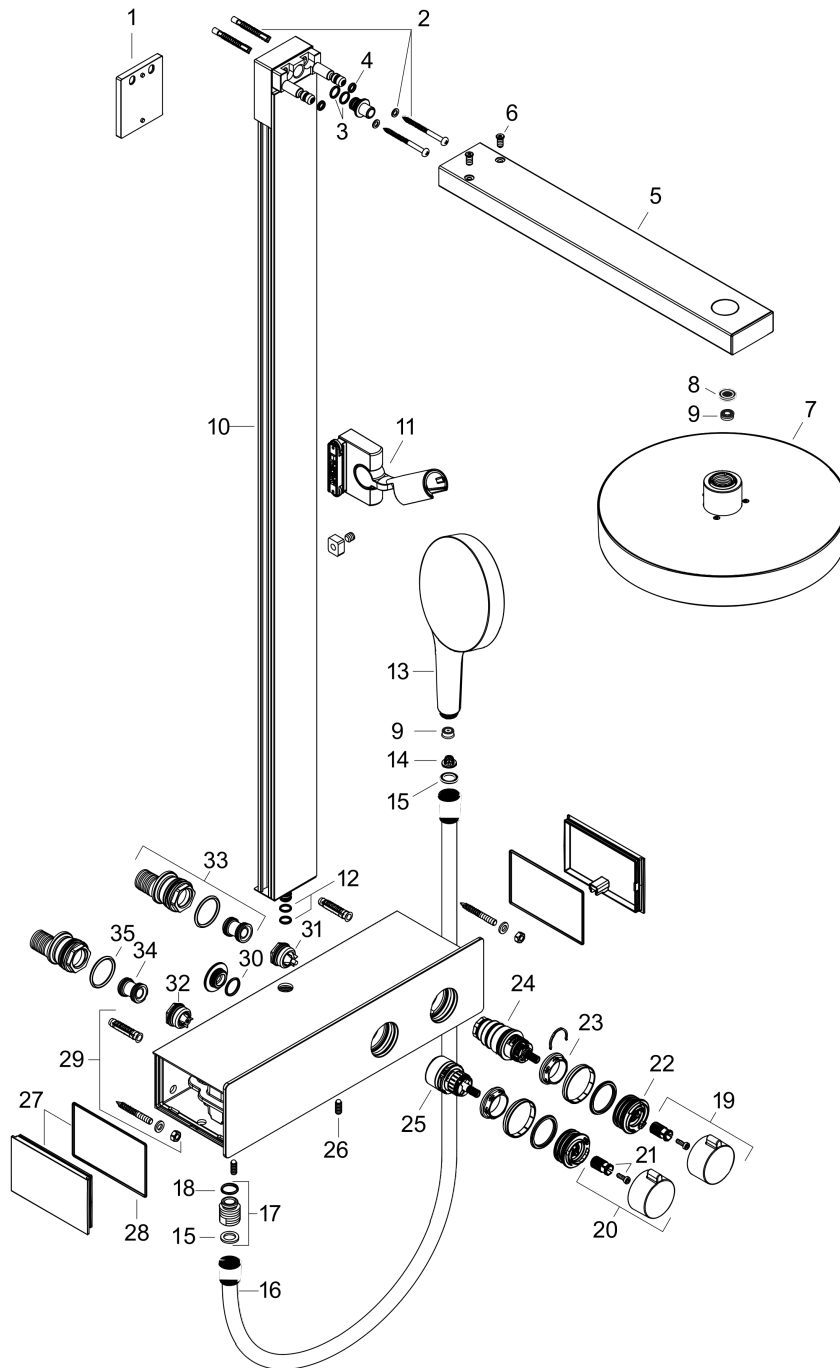

Rainfinity
Showerpipe 250 1jet EcoSmart with ShowerTablet 350
Finish: **Chrome** Article Number: **28742000**

Exploded Drawing

Year of production: >04/23

Rainfinity
Showerpipe 250 1jet EcoSmart with ShowerTablet 350
Finish: **Chrome** Article Number: **28742000**

Spare part list

Year of production: >04/23

Pos.	Description	Article Number	PC	PU
1	tile-matching-disk 7 mm	93146000	16	1
2	mounting set	96179800	6	1
3	O-ring 10x1,5	98123000	1	1
4	O-ring 6x2	98458000	1	1
5	shower arm	93221000	18	1
6	screw	93431000	3	1
7	-	26229000	99	1
8	filter packing	94246000	1	1
9	flow limiter (9 l/min)	95659000	3	1
10	pipe with cover (950 mm)	93222000	19	1
11	support, assy	93100000	15	1
12	O-ring 9x1,5	98117000	1	1
13	handshower	26865000	99	1
14	filter	92672000	2	1
15	seal	98058000	1	1
16	shower hose Isiflex'B 1,60 m	28276000	99	1
17	connecting thread	95392000	6	1
18	O-ring 14x2	98129000	1	1
19	handle	93227000	11	1
20	handle for shut off unit	93226000	10	1
21	handle fixing set	93228000	3	1
22	safety set	93229000	1	1
23	nut	98913000	6	1
24	thermostat cartridge	98282000	14	1
25	shut off unit with selector	98283000	12	1
26	hollow set screw M6x16 including o-ring 29x3	98372000	3	1
27	cover	93225000	7	1
28	O-ring 76x2,5	98431000	2	1
29	mounting kit	98744000	10	1
30	O-ring 16x2	98133000	1	1
31	non return valve with filter	93224000	7	1
32	non return valve (pressure-resistant up to 2 MPa)	93223000	8	1
33	set of S-unions	95772000	13	1
34	noise reduction	96429000	2	1
35	O-ring 29x3	98371000	2	1