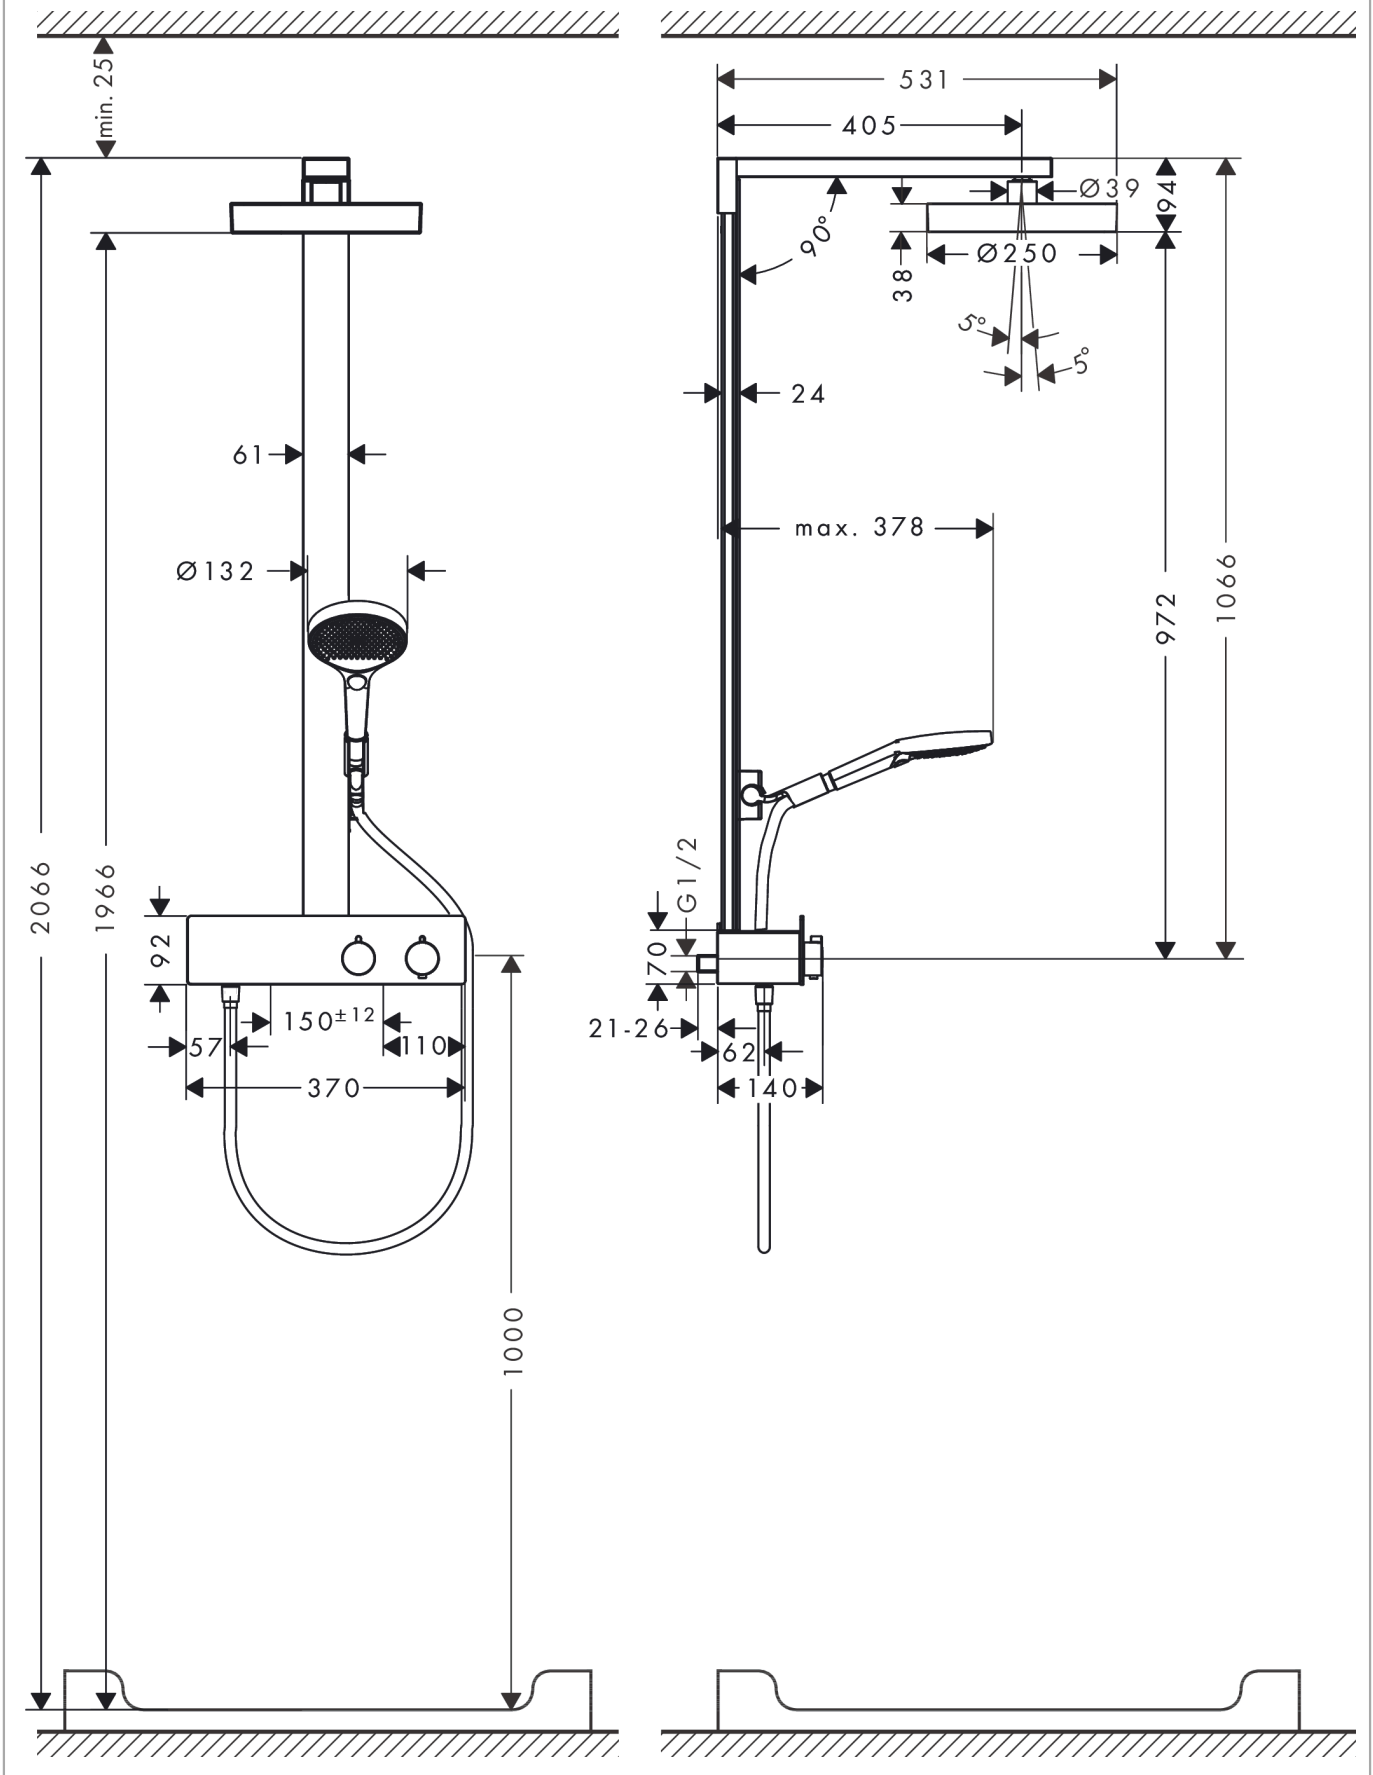

Rainfinity
Showerpipe 250 1jet EcoSmart with ShowerTablet 350
Finish: **Chrome** Article Number: **28742000**

Installation examples