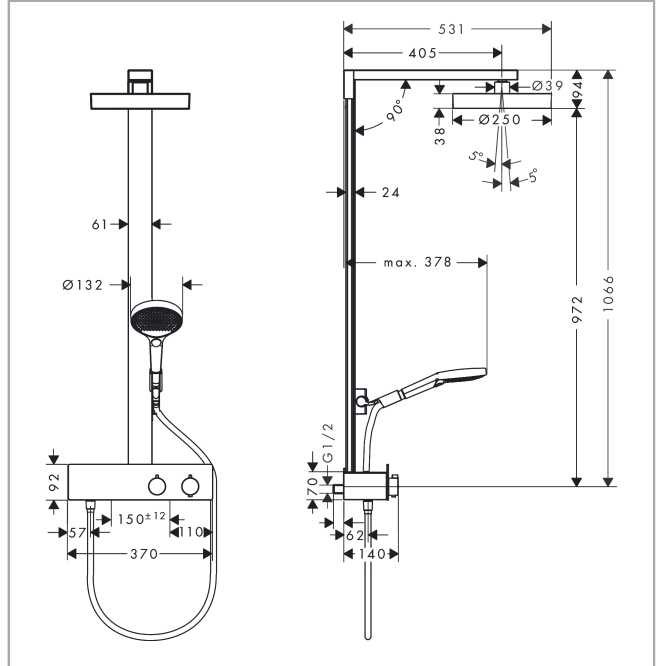

### product features

- consists of: overhead shower, hand shower, shower thermostat, shower hose, slider, shower bar
- overhead shower Rainfinity 250 1jet
- shower head size overhead shower: 250 mm
- spray type overhead shower: PowderRain
- spray disc surface: graphite
- surface shelf: aluminium anodized
- spray type hand shower: PowderRain, Intense PowderRain, MonoRain
- flow rate of hand shower at 3 bar: 8,2 l/min
- maximum flow rate for Showerpipe at 3 bar: 8,2 l/min
- minimum flow pressure: 1 bar
- max. operating pressure: 10 bar
- ball-joint: overhead shower angle adjustable
- 90° position adjustable hand shower holder, pivots left and right, up and down
- bar width: 61 mm
- CoolContact thermostat: Prevents the housing from heating up, making showering even safer
- thermostat ShowerTablet 350
- safety stop at 40°C
- adjustable hot water limitation
- outlets controlled via turning handle
- will not run two functions at same time
- suitable for continuous flow water heaters
- mounting type: exposed installation
- connection dimension: DN15
- connection thread: G ½
- centre distance: 150 ± 12 mm
- intrinsically safe against backflow
- pipe length: 1000 mm
- 2 functions
- material front of thermostat and pipe: safety glass

## Design awards

**Rainfinity**  
**Showerpipe 250 1jet EcoSmart with ShowerTablet 350**  
 Finish: **Chrome** Article Number: **28742000**

**Product image**

**Scale drawing**

**Flowchart**

**Rainfinity**  
**Showerpipe 250 1jet EcoSmart with ShowerTablet 350**  
 Finish: **Chrome** Article Number: **28742000**