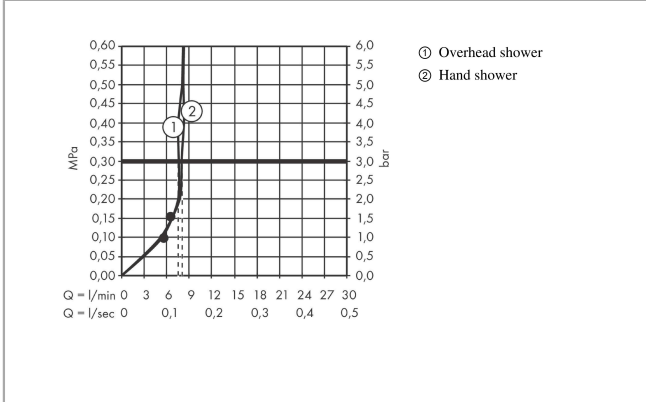

### product features

- consists of: overhead shower, hand shower, shower thermostat, shower hose, slider, shower bar
- overhead shower Rainfinity 250 1jet
- shower head size overhead shower: 250 mm
- spray type overhead shower: PowderRain
- spray disc surface: graphite
- surface shelf: aluminium anodized
- spray type hand shower: PowderRain, Intense PowderRain, MonoRain
- flow rate of hand shower at 3 bar: 8,2 l/min
- maximum flow rate for Showerpipe at 3 bar: 8,2 l/min
- minimum flow pressure: 1 bar
- max. operating pressure: 10 bar
- ball-joint: overhead shower angle adjustable
- 90° position adjustable hand shower holder, pivots left and right, up and down
- bar width: 61 mm
- CoolContact thermostat: Prevents the housing from heating up, making showering even safer
- thermostat ShowerTablet 350
- safety stop at 40°C
- adjustable hot water limitation
- outlets controlled via turning handle
- will not run two functions at same time
- suitable for continuous flow water heaters
- mounting type: exposed installation
- connection dimension: DN15
- connection thread: G ½
- centre distance: 150 ± 12 mm
- intrinsically safe against backflow
- pipe length: 1000 mm
- 2 functions
- material front of thermostat and pipe: safety glass

## Design awards

**Rainfinity**  
**Showerpipe 250 1jet EcoSmart with ShowerTablet 350**  
 Finish: **Chrome** Article Number: **28742000**

**Product image**

**Scale drawing**

**Flowchart**

**Rainfinity**  
**Showerpipe 250 1jet EcoSmart with ShowerTablet 350**  
 Finish: **Chrome** Article Number: **28742000**